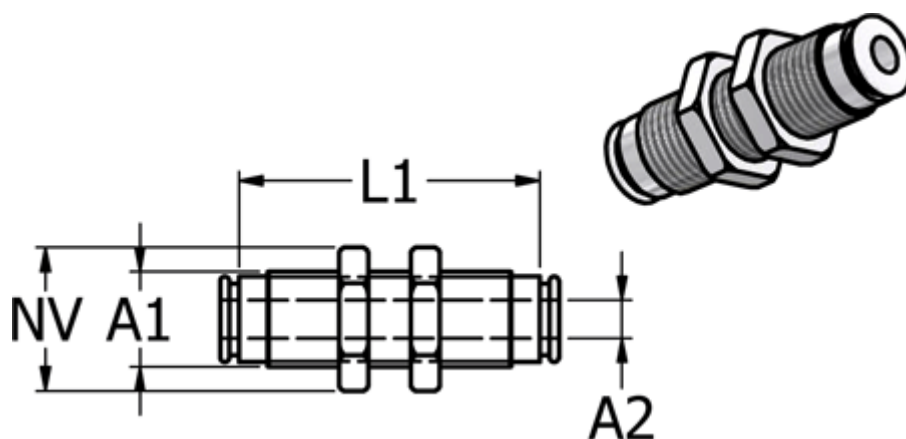

# Data Sheet

Article number: 5868510146

Description: Metal Push-in fitting 851.014-6, Ø6 / M14x1  
Bulkhead with FPM O-ring

## Measures

---

Ext. hose diameter A2 =

L1 = 33.5

NV = 17

Thread A1 = M14x1